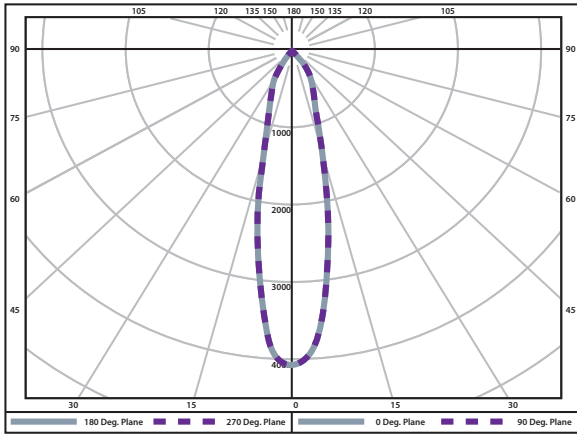

Tunable White LED 90+ CRI @ Cool CCT (nominal)

Ordering Code	Lumens, Nominal Delivered	Input Power, Nominal	Efficacy, Nominal
05LM	521 lm	8.55W	60.9 lm/W
10LM	990 lm	17.11W	57.9 lm/W

LM Multiplier 1 LED CRI

SW90: 1.00
SW95: 0.92

LM Multiplier 2 LED Color

2700K: 0.96
3000K: 1.00
3500K: 1.03
4000K: 1.05
5000K: 1.07

LM Multiplier 3 Optic

BNF: 1.06
BMF: 1.00
BM: 1.00
BW: 0.94

LM Multiplier 4 Reflector Finish

Clear: 1.00
White Paint: 0.95
Black Paint: 0.70

Calculated Delivered Lumens = Delivered Lumen Value x LED CRI x LED Color

SPECTRAL POWER DISTRIBUTION

Standard LED 90+ CRI @ 3000K

SunLike LED 97 CRI @ 3000K

PerfectWhite LED 90+ CRI @ 3000K

BEAM DISTRIBUTION
BNF - 25° Narrow Facet Specular

BMF - 40° Medium Facet Haze

BM - 40° Medium Specular

BW - 55° Wide Haze
