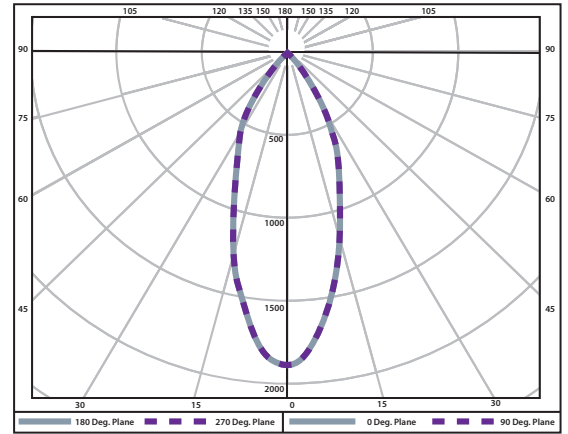

BMF - 40° Medium Facet Haze