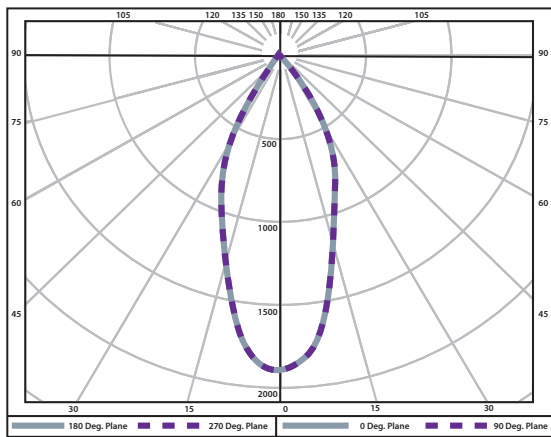

Tunable White LED 90+ CRI @ Cool CCT (nominal)

Ordering Code	Lumens, Nominal Delivered	Input Power, Nominal	Efficacy, Nominal
05LM	521 lm	8.55W	60.9 lm/W
10LM	990 lm	17.11W	57.9 lm/W

LM Multiplier 1 LED CRI

SW90: 1.00
SW95: 0.92

LM Multiplier 2 LED Color

2700K: 0.96
3000K: 1.00
3500K: 1.03
4000K: 1.05
5000K: 1.07

LM Multiplier 3 Optic

BNF: 1.06
BMF: 1.00
BM: 1.00
BW: 0.94

LM Multiplier 4 Reflector Finish

Clear: 1.00
White Paint: 0.95
Black Paint: 0.70

Calculated Delivered Lumens = Delivered Lumen Value x LED CRI x LED Color

SPECTRAL POWER DISTRIBUTION

Standard LED 90+ CRI @ 3000K

SunLike LED 97 CRI @ 3000K

PerfectWhite LED 90+ CRI @ 3000K

BEAM DISTRIBUTION
BNF - 25° Narrow Facet Specular

BMF - 40° Medium Facet Haze

BM - 40° Medium Specular

BW - 55° Wide Haze
