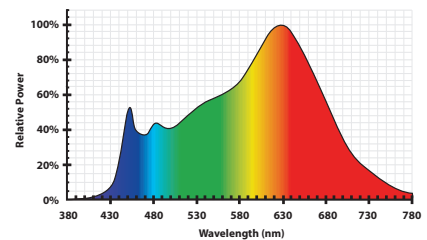

Tunable White LED 90+ CRI @ Cool CCT (nominal)

Ordering Code	Lumens, Nominal Delivered	Input Power, Nominal	Efficacy, Nominal
05LM	521 lm	8.55W	60.9 lm/W
10LM	990 lm	17.11W	57.9 lm/W

LM Multiplier 1 LED CRI

SW90: 1.00
SW95: 0.92

LM Multiplier 2 LED Color

2700K: 0.96
3000K: 1.00
3500K: 1.03
4000K: 1.05
5000K: 1.07

LM Multiplier 3 Optic

BNF: 1.06
BMF: 1.00
BM: 1.00
BW: 0.94

LM Multiplier 4 Reflector Finish

Clear: 1.00
White Paint: 0.95
Black Paint: 0.70

Calculated Delivered Lumens = Delivered Lumen Value x LED CRI x LED Color

SPECTRAL POWER DISTRIBUTION

Standard LED 90+ CRI @ 3000K

SunLike LED 97 CRI @ 3000K

PerfectWhite LED 90+ CRI @ 3000K

BEAM DISTRIBUTION
BNF - 25° Narrow Facet Specular