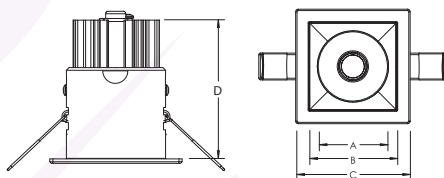

*≤1x3 SDCM standard, ≤1x2 SDCM available upon request

DIMENSIONS

Optic (A): 1.90"

Bezel (B): 2.29"

Flange (C): 2.96"

Height (D): 3.45" - 4.80"

Ceiling Opening: 2.5"

Ceiling Thickness: ½" - 2" thk