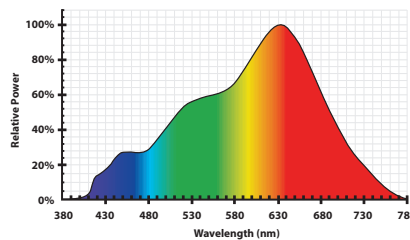

Ordering Code	Lumens, Nominal Delivered	Input Power, Nominal	Efficacy, Nominal
07LM	761 lm	14.36W	53lm/W
10LM	1,086 lm	20.17W	53.9 lm/W

Sunlike LED 97 CRI @ 3000K (nominal)

Ordering Code	Lumens, Nominal Delivered	Input Power, Nominal	Efficacy, Nominal
06LM	597 lm	10.06W	59.4 lm/W
08LM	815 lm	14.08W	57.9 lm/W
12LM	1,200 lm	19.89W	60.4 lm/W

Tunable White LED 90+ CRI @ Cool CCT (nominal)

Ordering Code	Lumens, Nominal Delivered	Input Power, Nominal	Efficacy, Nominal
05LM	521 lm	8.55W	60.9 lm/W
10LM	990 lm	17.11W	57.9 lm/W

LM Multiplier 1 LED CRI

SW90: 1.00
SW95: 0.92

LM Multiplier 2 LED Color

2700K: 0.96
3000K: 1.00
3500K: 1.03
4000K: 1.05
5000K: 1.07

LM Multiplier 3 Optic

BNF: 1.06
BMF: 1.00
BM: 1.00
BW: 0.94

LM Multiplier 4 Reflector Finish

Clear: 1.00
White Paint: 0.95
Black Paint: 0.70

Calculated Delivered Lumens = Delivered Lumen Value x LED CRI x LED Color

SPECTRAL POWER DISTRIBUTION

Standard LED 90+ CRI @ 3000K

SunLike LED 97 CRI @ 3000K

PerfectWhite LED 90+ CRI @ 3000K

BEAM DISTRIBUTION
BNF - 25° Narrow Facet Specular