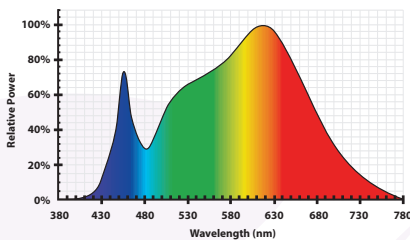

Ordering Code	Lumens, Nominal Delivered	Input Power, Nominal	Efficacy, Nominal
07LM	761 lm	14.36W	53lm/W
10LM	1,086 lm	20.17W	53.9 lm/W

Sunlike LED 97 CRI @ 3000K (nominal)

Ordering Code	Lumens, Nominal Delivered	Input Power, Nominal	Efficacy, Nominal
06LM	597 lm	10.06W	59.4 lm/W
08LM	815 lm	14.08W	57.9 lm/W
12LM	1,200 lm	19.89W	60.4 lm/W

Tunable White LED 90+ CRI @ Cool CCT (nominal)

Ordering Code	Lumens, Nominal Delivered	Input Power, Nominal	Efficacy, Nominal
05LM	521 lm	8.55W	60.9 lm/W
10LM	990 lm	17.11W	57.9 lm/W

LM Multiplier 1 LED CRI

SW90: 1.00
SW95: 0.92

LM Multiplier 2 LED Color

2700K: 0.96
3000K: 1.00
3500K: 1.03
4000K: 1.05
5000K: 1.07

LM Multiplier 3 Optic

BNF: 1.06
BMF: 1.00
BM: 1.00
BW: 0.94

LM Multiplier 4 Reflector Finish

Clear: 1.00
White Paint: 0.95
Black Paint: 0.70

Calculated Delivered Lumens = Delivered Lumen Value x LED CRI x LED Color

SPECTRAL POWER DISTRIBUTION

Standard LED 90+ CRI @ 3000K

SunLike LED 97 CRI @ 3000K

PerfectWhite LED 90+ CRI @ 3000K

BEAM DISTRIBUTION
BNF - 25° Narrow Facet Specular